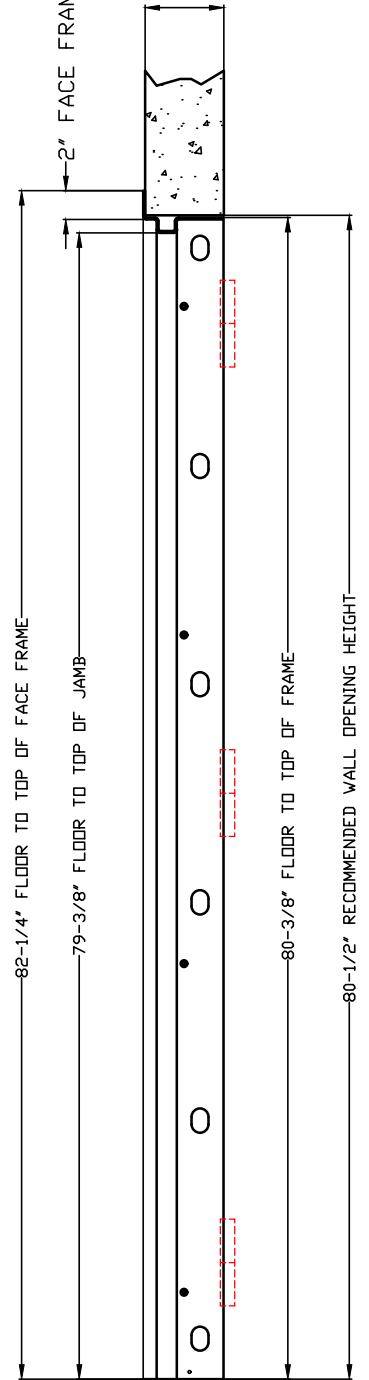

WALL THICKNESS VARIABLE
MIN 5-3/8"

34-13/16" JAMB OPENING
& CLEAR OPENING